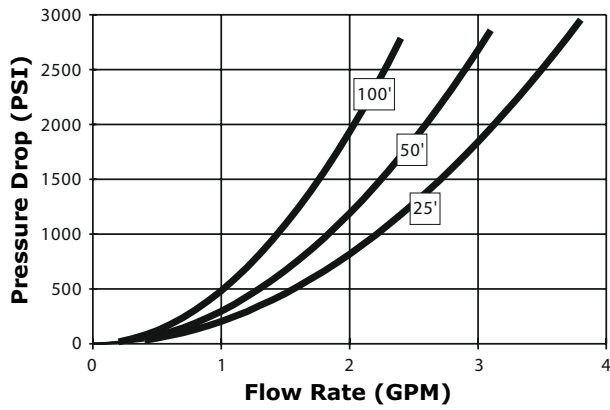

Pressure Drop Charts
Rubber Waterblast Hoses and Flex Lances

3mm Hose Pressure Drop