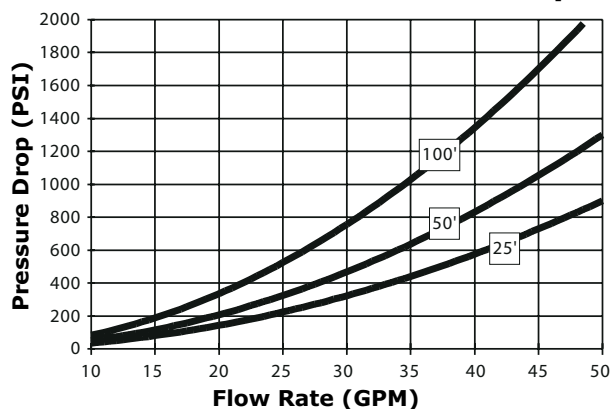

Pressure Drop Charts
Rubber Waterblast Hoses and Flex Lances

13mm Hose Pressure Drop